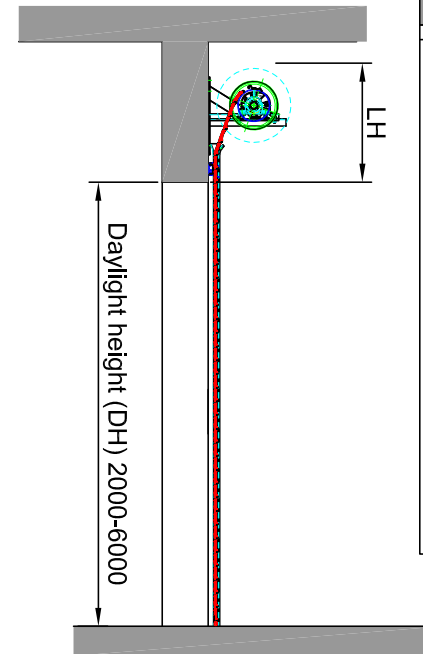

ATEX roller door

General inside view

Vertical section

Horizontal section

Daylight width	Daylight height	LH	RSE	LSR
up to 4500	up to 3000	590	300	250
up to 6500	up to 3000	600	300	250
up to 8000	up to 3000	620	300	250
up to 4500	up to 4000	620	300	250
up to 6500	up to 4000	650	300	250
up to 8000	up to 4000	670	300	250
up to 4500	up to 4500	640	300	250
up to 6500	up to 4500	650	300	250
up to 8000	up to 4500	660	300	250
up to 4500	up to 5000	660	300	250
up to 6500	up to 5000	670	320	270
up to 8000	up to 5000	700	320	270
up to 4500	up to 6000	690	300	250
up to 6500	up to 6000	720	320	270
up to 8000	up to 6000	750	320	270

All information and illustrations without obligation. Technical changes reserved. Deviating dimensions on request.