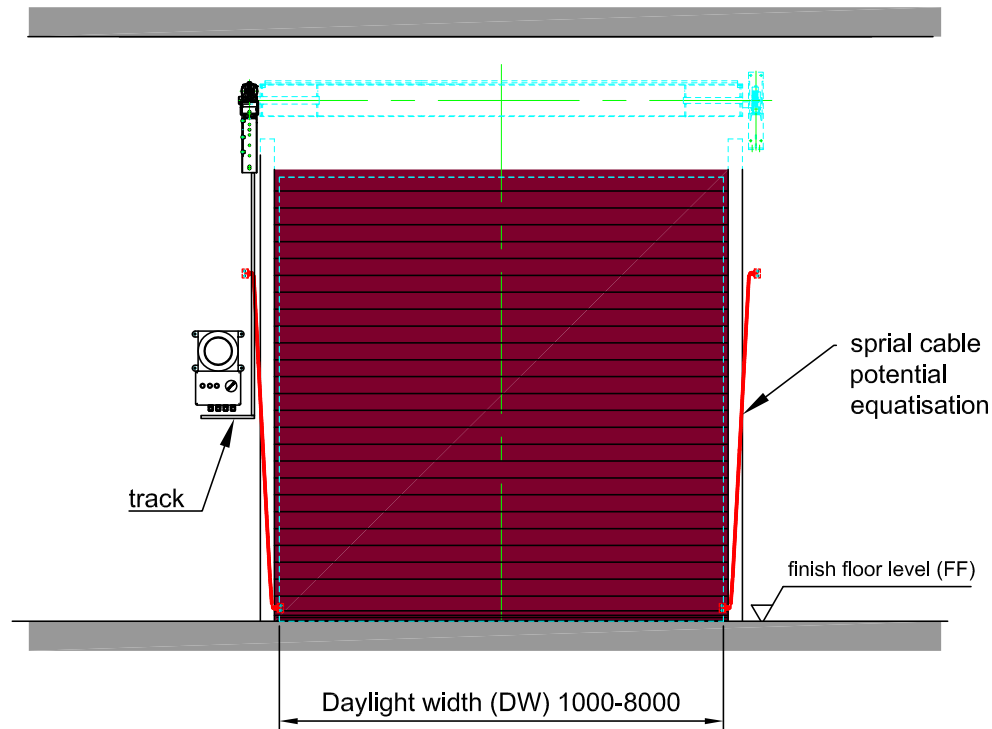

ATEX roller door

General inside view

Vertical section

Horizontal section

Daylight width	Daylight height	LH	RSE	LSR
up to 4500	up to 3000	590	300	250
up to 6500	up to 3000	600	300	250
up to 8000	up to 3000	620	300	250
up to 4500	up to 4000	620	300	250
up to 6500	up to 4000	650	300	250
up to 8000	up to 4000	670	300	250
up to 4500	up to 4500	640	300	250
up to 6500	up to 4500	650	300	250
up to 8000	up to 4500	660	300	250
up to 4500	up to 5000	660	300	250
up to 6500	up to 5000	670	320	270
up to 8000	up to 5000	700	320	270
up to 4500	up to 6000	690	300	250
up to 6500	up to 6000	720	320	270
up to 8000	up to 6000	750	320	270

All information and illustrations without obligation. Technical changes reserved. Deviating dimensions on request.