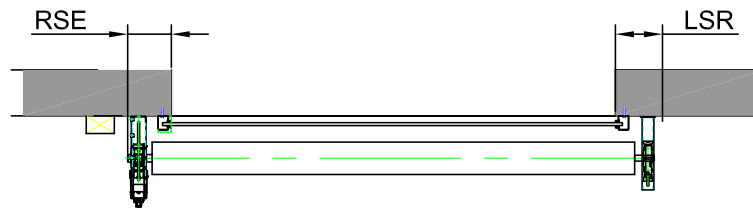

ATEX roller door

General inside view

Vertical section

Horizontal section

Daylight width	Daylight height	LH	RSE	LSR
up to 4500	up to 3000	590	300	250
up to 6500	up to 3000	600	300	250
up to 8000	up to 3000	620	300	250
up to 4500	up to 4000	620	300	250
up to 6500	up to 4000	650	300	250
up to 8000	up to 4000	670	300	250
up to 4500	up to 4500	640	300	250
up to 6500	up to 4500	650	300	250
up to 8000	up to 4500	660	300	250
up to 4500	up to 5000	660	300	250
up to 6500	up to 5000	670	320	270
up to 8000	up to 5000	700	320	270
up to 4500	up to 6000	690	300	250
up to 6500	up to 6000	720	320	270
up to 8000	up to 6000	750	320	270

All information and illustrations without obligation. Technical changes reserved. Deviating dimensions on request.