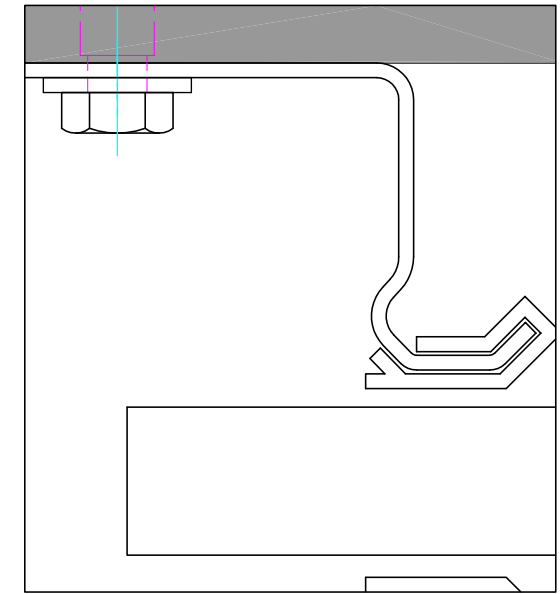

ATEX roller door

General inside view

Vertical section

Horizontal section

Daylight width	Daylight height	LH	RSE	LSR
up to 4500	up to 3000	590	300	250
up to 6500	up to 3000	600	300	250
up to 8000	up to 3000	620	300	250
up to 4500	up to 4000	620	300	250
up to 6500	up to 4000	650	300	250
up to 8000	up to 4000	670	300	250
up to 4500	up to 4500	640	300	250
up to 6500	up to 4500	650	300	250
up to 8000	up to 4500	660	300	250
up to 4500	up to 5000	660	300	250
up to 6500	up to 5000	670	320	270
up to 8000	up to 5000	700	320	270
up to 4500	up to 6000	690	300	250
up to 6500	up to 6000	720	320	270
up to 8000	up to 6000	750	320	270

All information and illustrations without obligation. Technical changes reserved. Deviating dimensions on request.